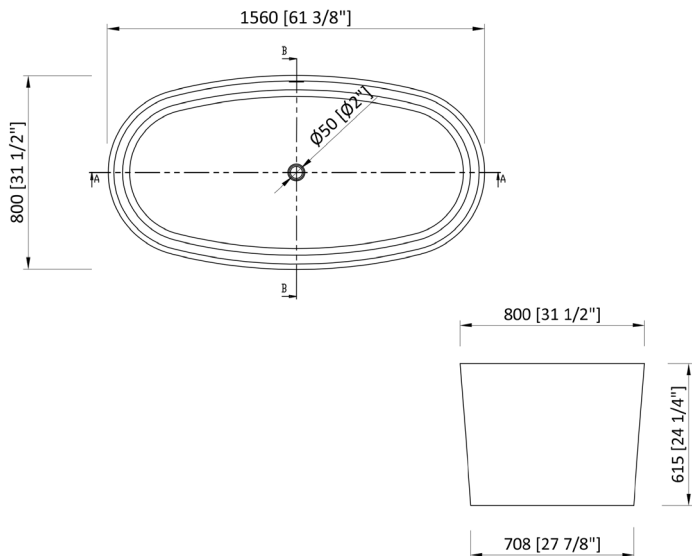

LONG PAUSE

NBTO-01S

FEATURES

- Solid Surface Soaking bathtub with Overflow
- Free-standing installation

SUPPLIED COMPONENTS

- Freestanding bathtub
- Chrome-plated brass and drain assembly with white solid surface cover